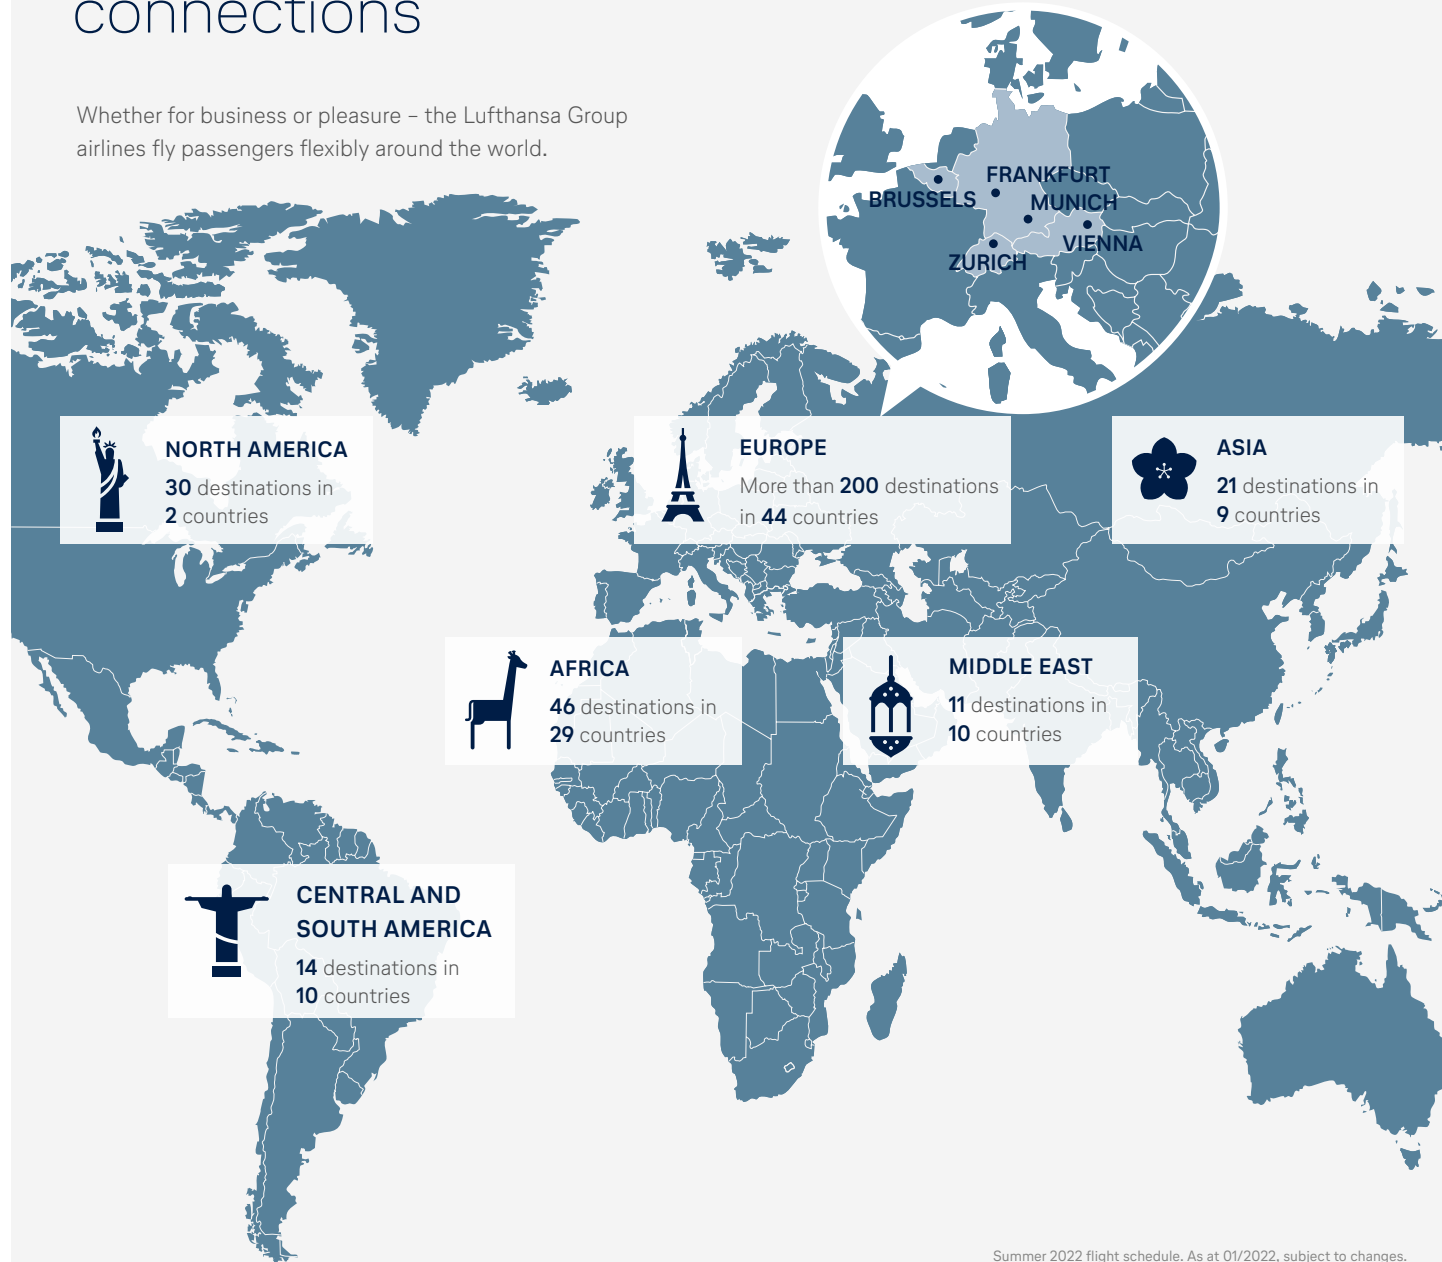

Encounter the whole world

Austrian Airlines, Brussels Airlines, Eurowings, Lufthansa, SWISS, Air Dolomiti, Edelweiss and Eurowings Discover – these are the Lufthansa Group airlines.

Via hubs in Brussels, Frankfurt, Munich, Vienna and Zurich and on many direct connections they fly business and leisure passengers to around 320 destinations around the whole world.

LUFTHANSA GROUP

With the best connections

Whether for business or pleasure – the Lufthansa Group airlines fly passengers flexibly around the world.

LUFTHANSA GROUP

Europe: more than 200 Lufthansa Group airlines destinations in 44 countries

LUFTHANSA GROUP

Central and South America:
14 Lufthansa Group airlines destinations
in 10 countries

Partner destinations

- more than 30 destinations in Central America
- more than 20 destinations in South America
- more than 30 destinations in the Caribbean

● Lufthansa Group airlines destinations
(OS/SN/EW/LH/LX/EN/WK/4Y)
2022 Summer Schedule, subject to changes

LUFTHANSA GROUP

Africa:
46 Lufthansa Group
airlines destinations
in 29 countries

Middle East:
11 Lufthansa Group
airlines destinations
in 10 countries